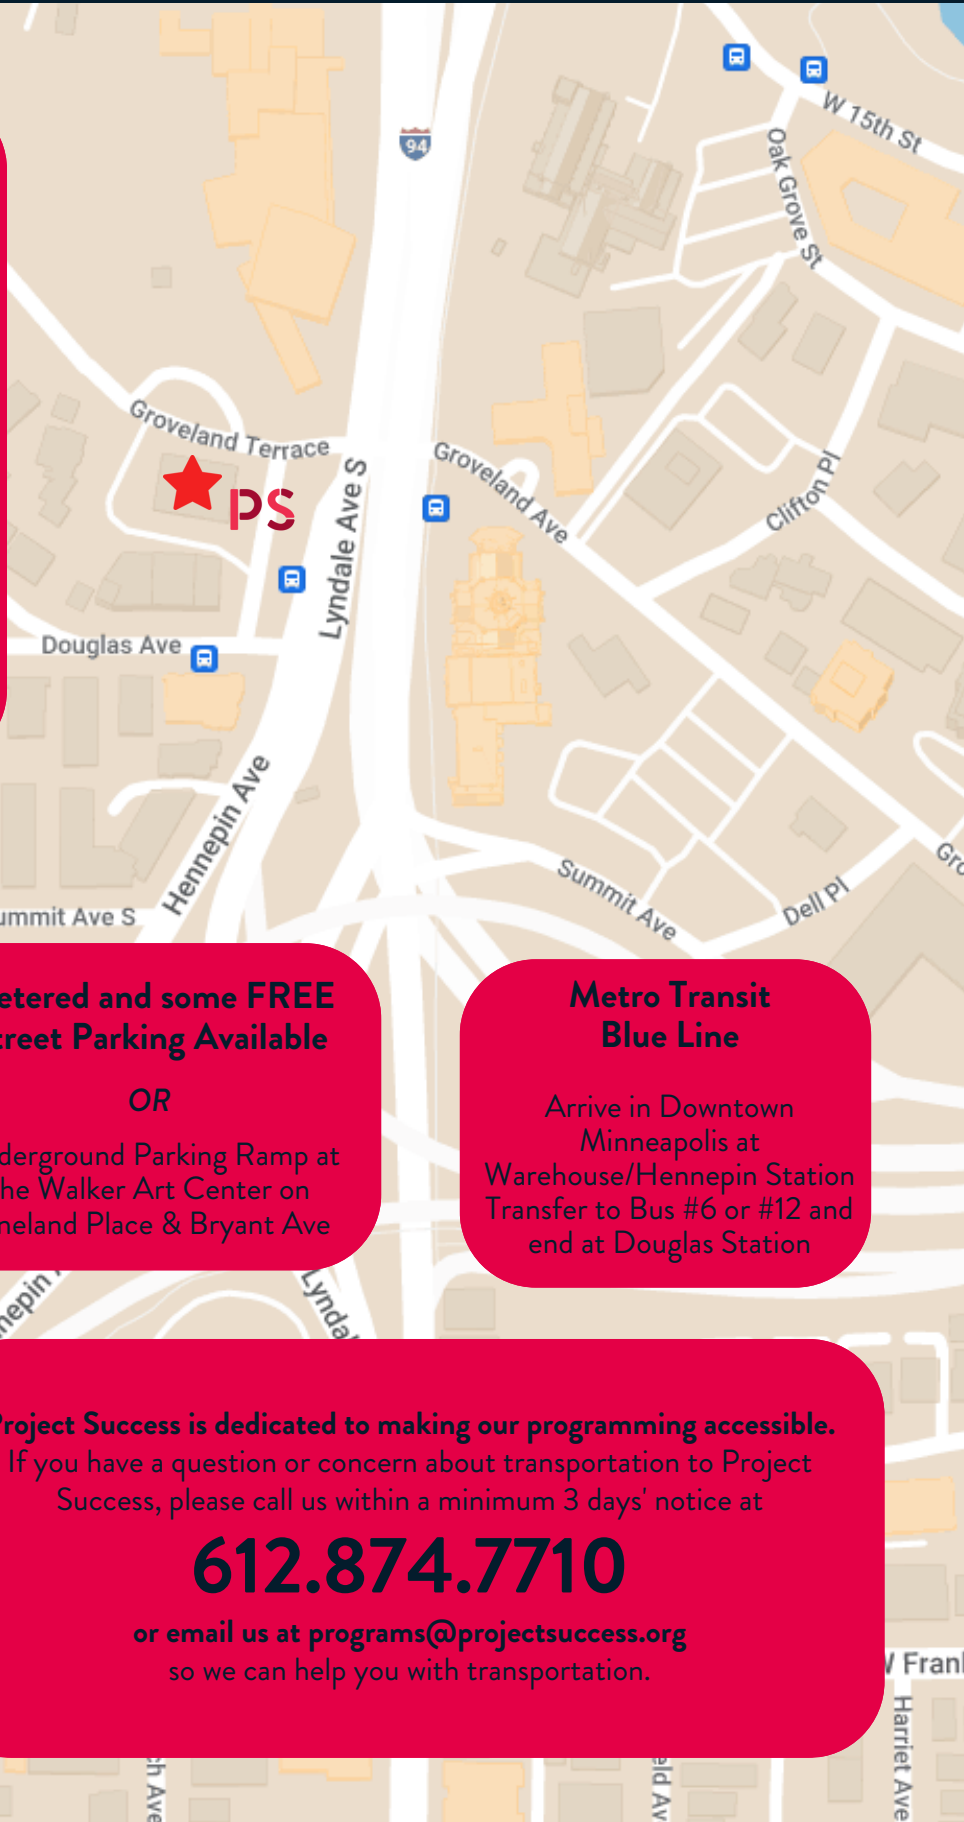

DIRECTIONS TO PROJECT SUCCESS

Project Success
1 Groveland Terrace
Minneapolis, MN 55403

Project Success is a tan, brick building next to the Walker Art Center at the corner of Hennepin Ave & Groveland Terrace. Look for the red Project Success logo on the front of the building or the bright red awning at the back!

Bus Stops

Hennepin Ave & Douglas Ave

Traveling from the South?

Take Bus #6 or #25

Traveling from the West?

Take Bus #12

Hennepin Ave & Groveland Ave

Traveling from the North?

Take Bus #4 or #6

Traveling from the East?

Take Bus #12

**Metered and some FREE
Street Parking Available**

OR

Underground Parking Ramp at
the Walker Art Center on
Vineland Place & Bryant Ave

**Metro Transit
Blue Line**

Arrive in Downtown
Minneapolis at
Warehouse/Hennepin Station
Transfer to Bus #6 or #12 and
end at Douglas Station

Project Success is dedicated to making our programming accessible.

If you have a question or concern about transportation to Project Success, please call us within a minimum 3 days' notice at